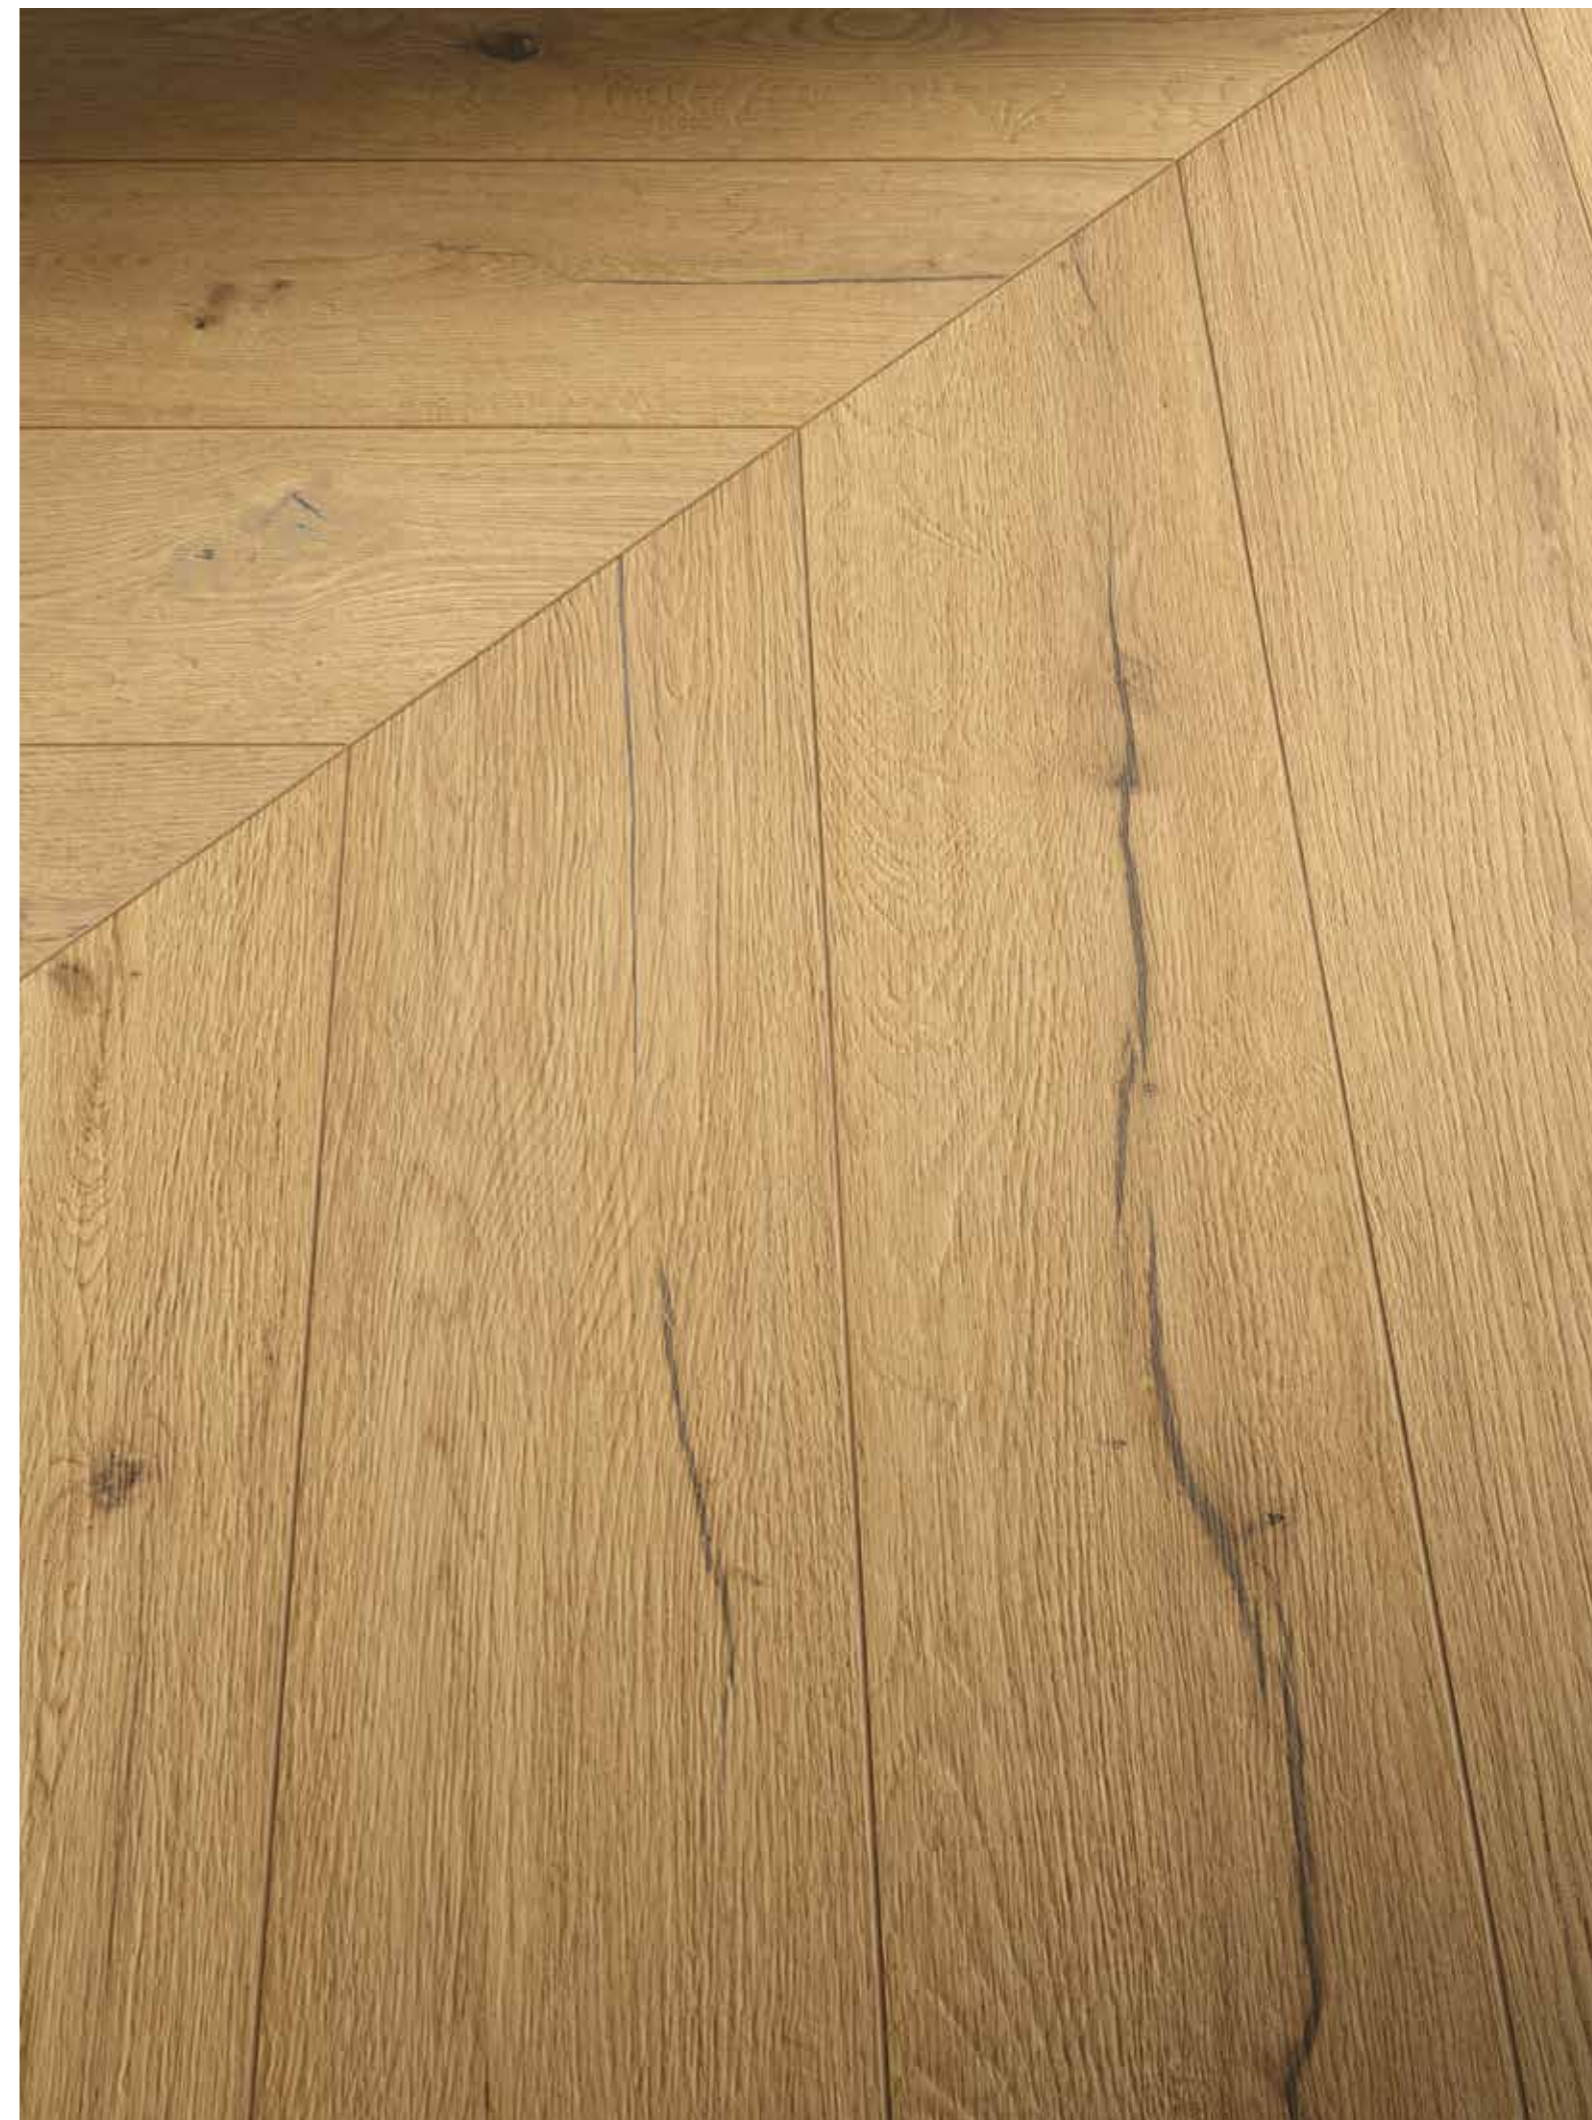

ГОЛД ШЕВРОН

GOLD CHEVRON

Голд Шеврон Нат. и Рет. 20x160 см
Gold Chevron Nat. e Ret. 20x160 см